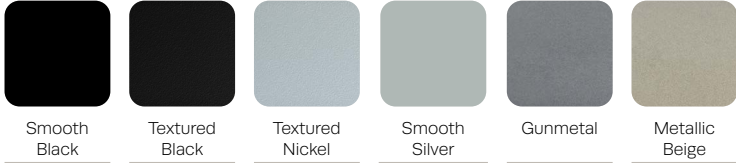

METAL FINISHES –